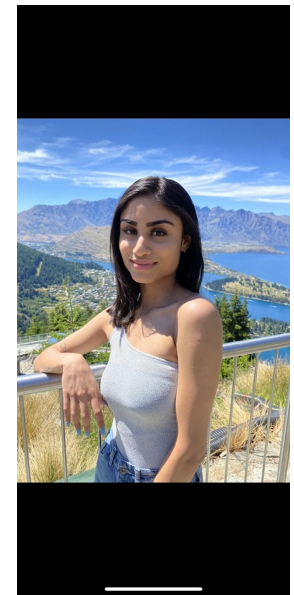

Caroline Thomas

Height 161cm Bust 84cm Waist 66cm Hips 91cm Dress 36 EU/8 UK
Hair Black Eyes Black

Activation Actors
Talent Agency

Email: info@activationactors.co.nz