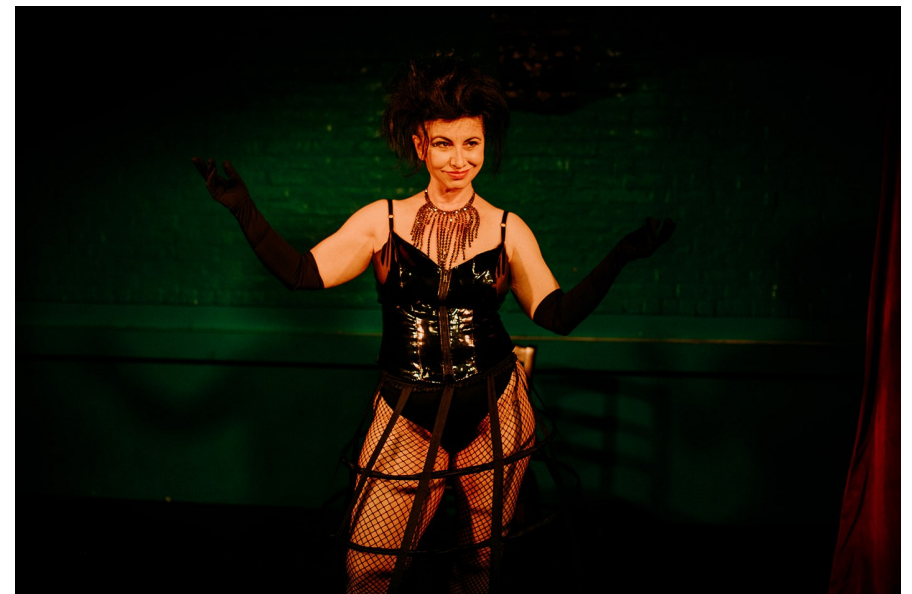

Jo Marsh

Height 160cm Bust 99cm DD Waist 86cm Hips 105cm Dress 40-42  
EU/12-14 UK Shoe 38 EU/5 UK Top M Bottom L Hair Dark Brown  
Eyes Brown

*Activation Actors*  
Talent Agency

Email: [info@activationactors.co.nz](mailto:info@activationactors.co.nz)