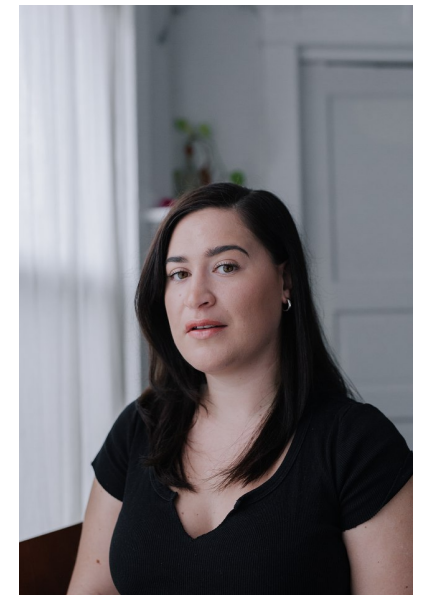

Holly Cameron

Height 160cm Bust 91cm D Waist 76cm Hips 86cm Dress 40-42 EU/12-14
UK Hair Dark Brown Eyes Hazel

Activation Actors
Talent Agency

Email: info@activationactors.co.nz