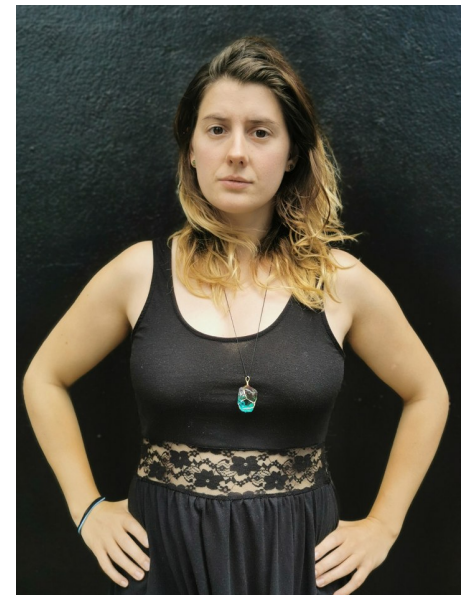

Julie DINE

Height 158cm Bust 93cm Waist 66cm Hips 92cm Dress 36-38 EU/8-10  
UK Hair Light Brown Eyes Brown

*Activation Actors*  
Talent Agency

Email: [info@activationactors.co.nz](mailto:info@activationactors.co.nz)