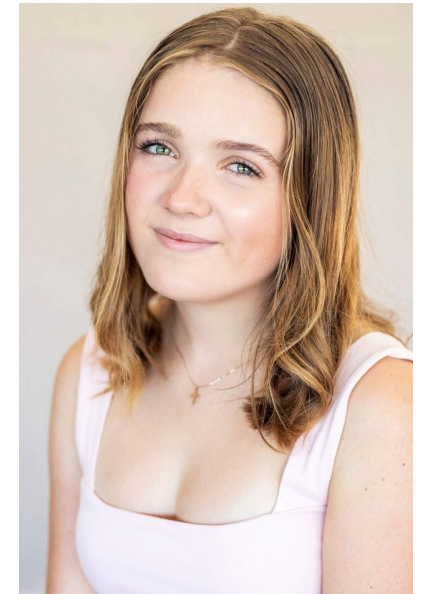

Elise Maric

Height 161cm Bust 90cm Waist 67cm Hips 93cm Dress 34-36 EU/6-8 UK
Hair Dirty Blonde Eyes Green

Activation Actors
Talent Agency

Email: info@activationactors.co.nz