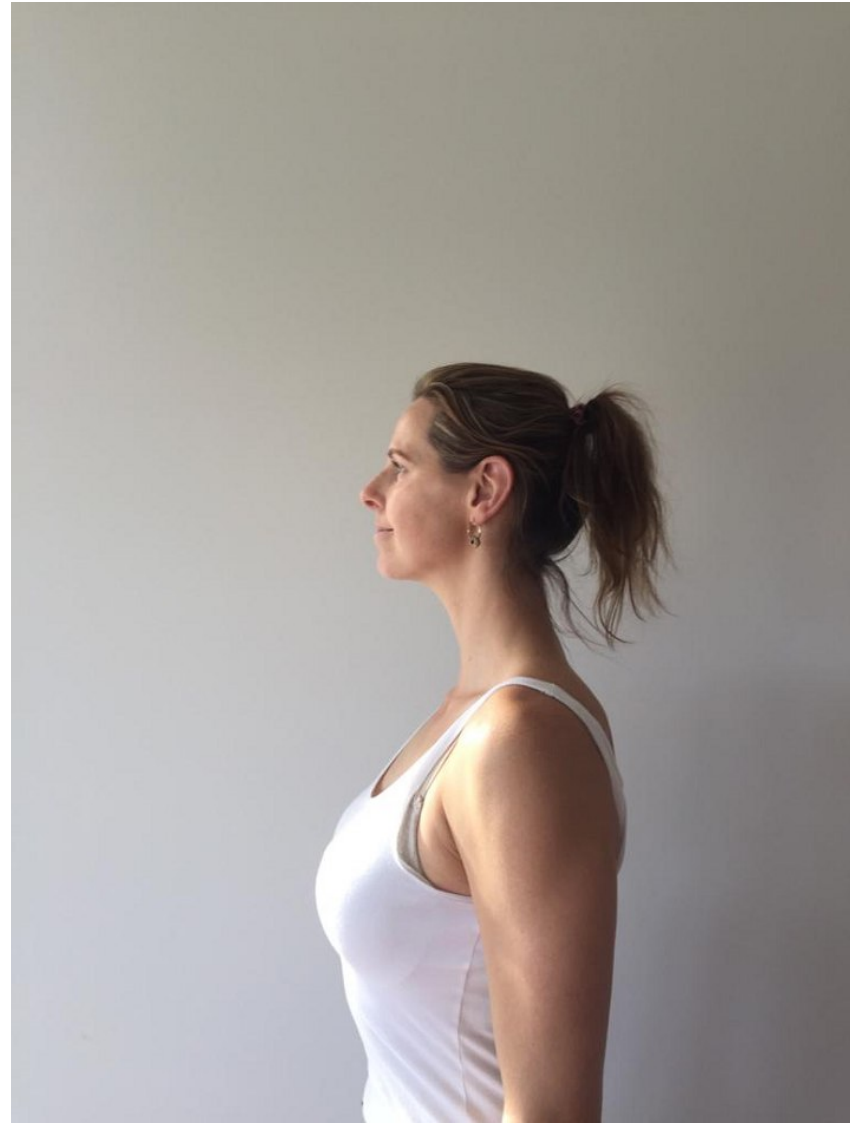

Activation Actors

Talent Agency

Email: info@activationactors.co.nz

Margot Rowe

Height 180cm Bust 99cm DD Waist 76cm Hips 98cm Dress 38-40 EU/10-12 UK Shoe 40.5 EU/7 UK Hair Dirty Blonde Eyes Blue

Activation Actors

Talent Agency

Email: info@activationactors.co.nz

Margot Rowe

Height 180cm Bust 99cm DD Waist 76cm Hips 98cm Dress 38-40 EU/10-12 UK Shoe 40.5 EU/7 UK Hair Dirty Blonde Eyes Blue

Activation Actors

Talent Agency

Email: info@activationactors.co.nz

Margot Rowe

Height 180cm Bust 99cm DD Waist 76cm Hips 98cm Dress 38-40 EU/10-12 UK Shoe 40.5 EU/7 UK Hair Dirty Blonde Eyes Blue