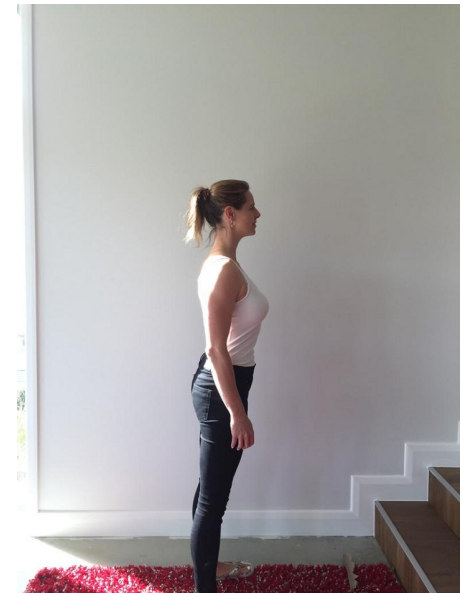

Margot Rowe

Height 180cm Bust 99cm DD Waist 76cm Hips 98cm Dress 38-40
EU/10-12 UK Shoe 40.5 EU/7 UK Hair Dirty Blonde Eyes Blue

Activation Actors
Talent Agency

Email: info@activationactors.co.nz