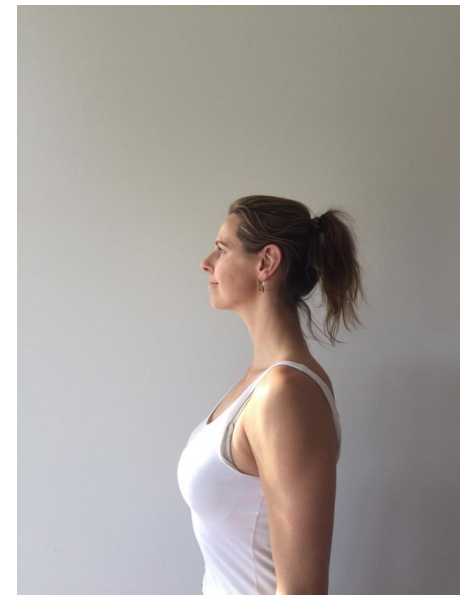

Margot Rowe

Height 180cm Bust 99cm DD Waist 76cm Hips 98cm Dress 38-40
EU/10-12 UK Shoe 40.5 EU/7 UK Hair Dirty Blonde Eyes Blue

Activation Actors
Talent Agency

Email: info@activationactors.co.nz