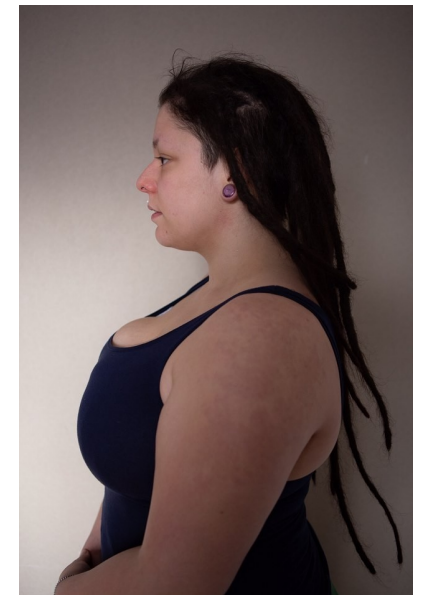

Jade Jackman

Height 163cm Bust 116cm Waist 97cm Hips 114cm Dress 42 EU/14 UK
Hair Chestnut Eyes Brown

Activation Actors
Talent Agency

Email: info@activationactors.co.nz