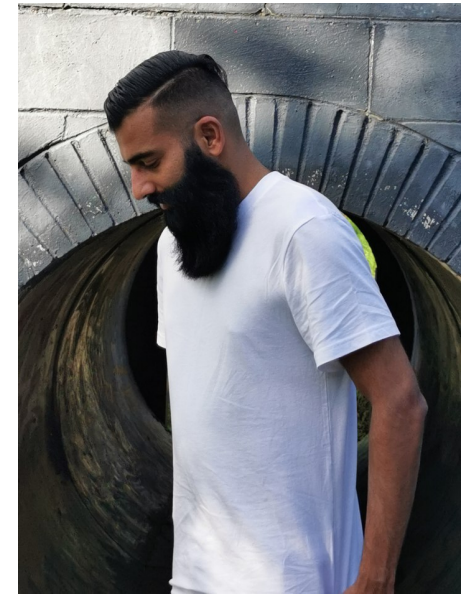

Hamish Tailor

Height 170cm Chest 74cm Waist 76cm Inseam 85cm Collar 41cm
Sleeve 76cm Suit 97cm/48 Hair Black Eyes Brown

Activation Actors
Talent Agency

Email: info@activationactors.co.nz