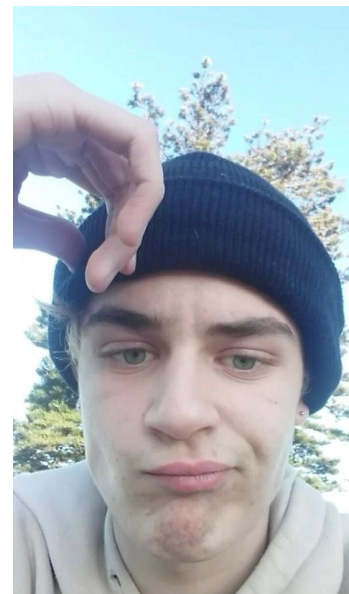

Joshua Lessing

Height 182cm Chest 91cm Waist 78cm Inseam 82cm Collar 40cm  
Sleeve 58cm Suit 81cm/42 Hair Dark Blonde Eyes Blue Age 18

***Activation Actors***  
Talent Agency

Email: [info@activationactors.co.nz](mailto:info@activationactors.co.nz)