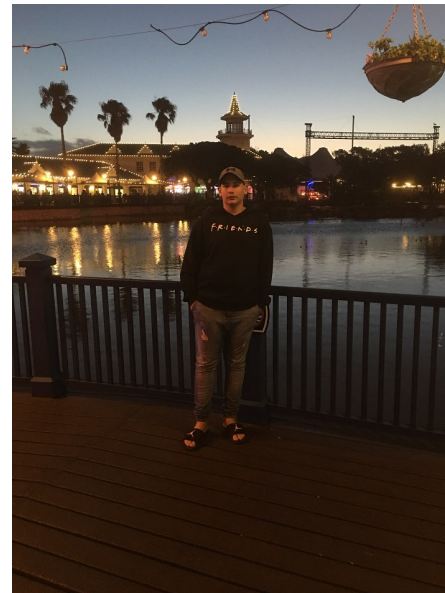

Gilad Raisun

Height 183cm Chest 97cm Waist 101cm Inseam 40cm Collar 25cm
Sleeve 40cm Suit 81cm/42 Hair Dark Blonde Eyes Blue Age 18

Activation Actors
Talent Agency

Email: info@activationactors.co.nz