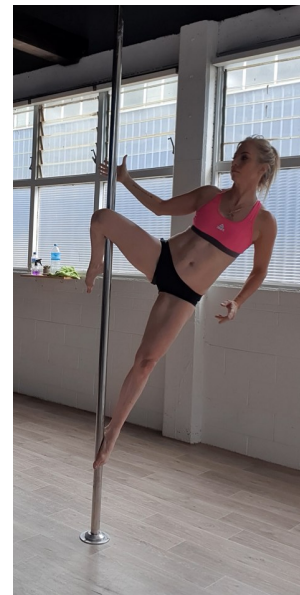

Elizabeth Kerr

Height 171cm Bust 89cm Waist 74cm Hips 94cm Dress 36-38 EU/8-10
UK Hair Blonde Eyes Green

Activation Actors
Talent Agency

Email: info@activationactors.co.nz