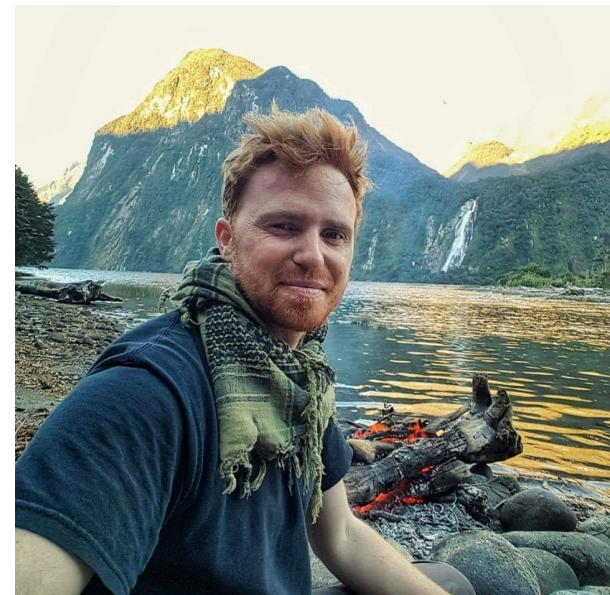

Peter Ross

Height 183cm Chest 46cm Waist 44cm Inseam 42cm Collar 32cm
Sleeve 42cm Suit 97cm/48 Hair Red Eyes Blue/Green

Activation Actors
Talent Agency

Email: info@activationactors.co.nz