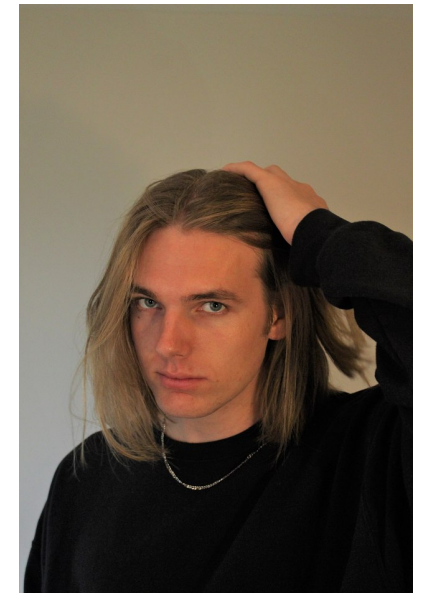

Jack Brabham

Height 190cm Chest 94cm Waist 83cm Inseam 46cm Collar 41cm
Sleeve 81cm Suit 94cm/47 Shoe 48 EU/12.5 UK Hair Dark Blonde
Eyes Blue/Green

Activation Actors
Talent Agency

Email: info@activationactors.co.nz