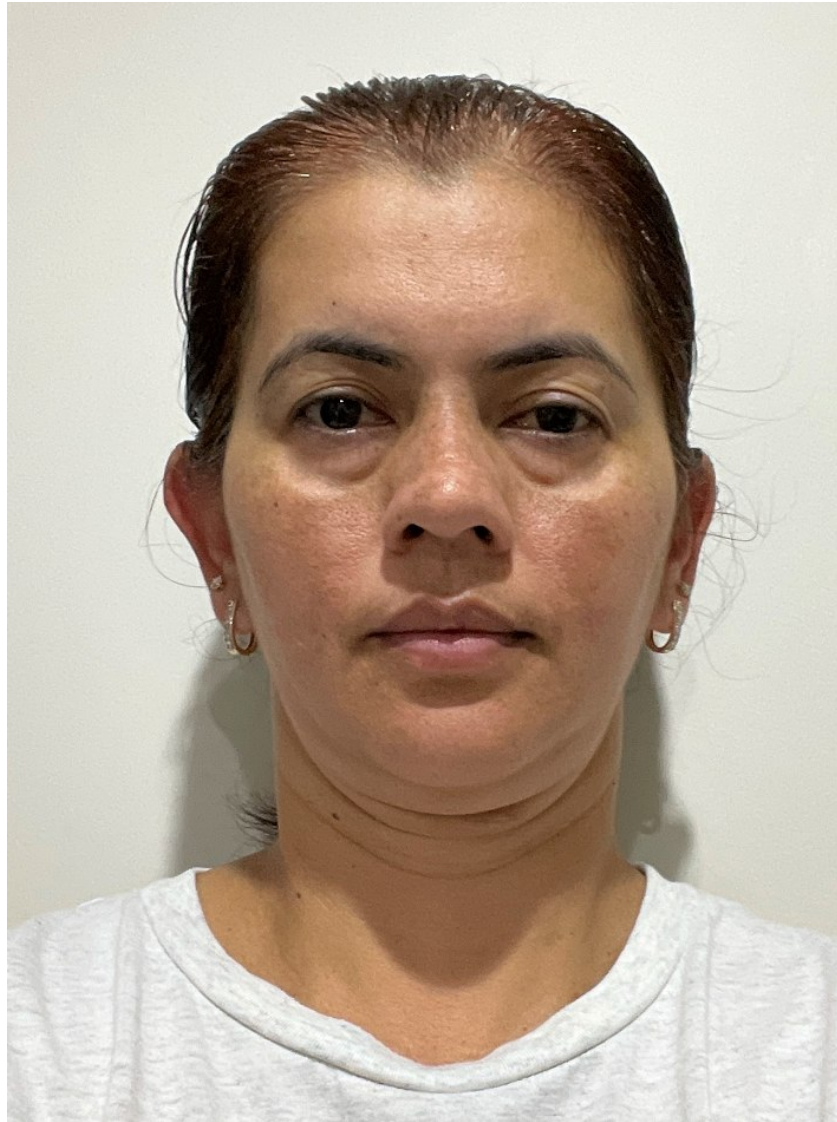

Activation Actors

Talent Agency

Email: info@activationactors.co.nz

Aleshni Karan

Height 155cm Bust 87cm B Waist 103cm Hips 85cm Dress 37 EU/9 UK Hair Dark Black Eyes Brown

Activation Actors

Talent Agency

Email: info@activationactors.co.nz

Aleshni Karan

Height 155cm Bust 87cm B Waist 103cm Hips 85cm Dress 37 EU/9 UK Hair Dark Black Eyes Brown

Activation Actors

Talent Agency

Email: info@activationactors.co.nz

Aleshni Karan

Height 155cm Bust 87cm B Waist 103cm Hips 85cm Dress 37 EU/9 UK Hair Dark Black Eyes Brown