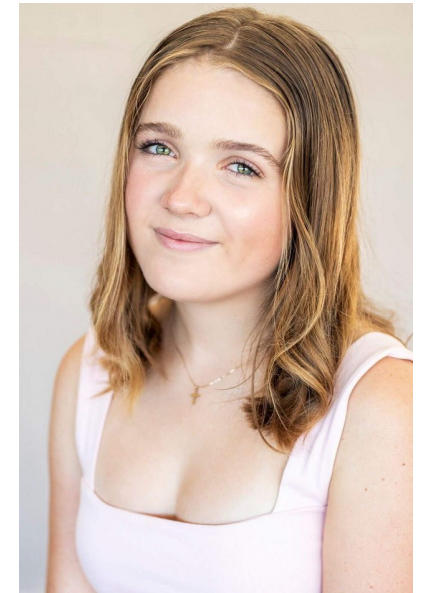

Elise Maric

Height 161cm Bust 90cm Waist 67cm Hips 93cm Dress 34-36 EU/6-8 UK
Hair Dirty Blonde Eyes Green

Activation Actors
Talent Agency

Email: info@activationactors.co.nz