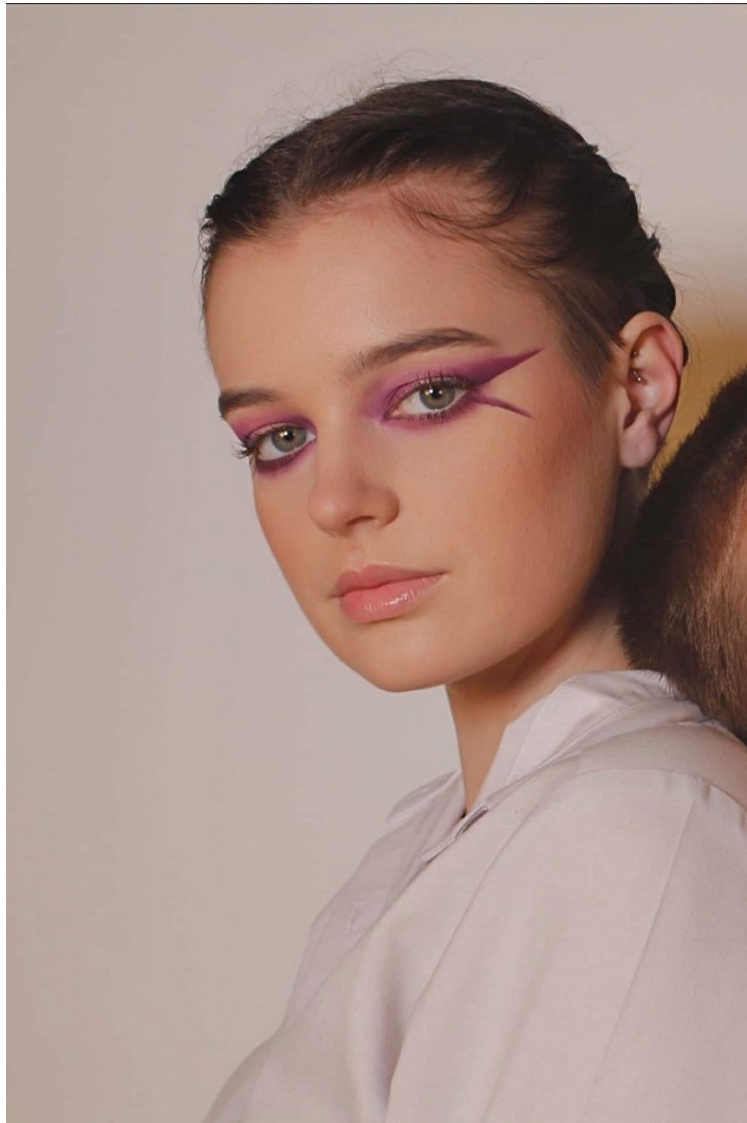

Activation Actors

Talent Agency

Email: info@activationactors.co.nz

Brooke Murray

Height 174cm Bust 92cm Waist 77cm Hips 94cm Dress 40-42 EU/12-14 UK Hair Black Eyes Blue/Green