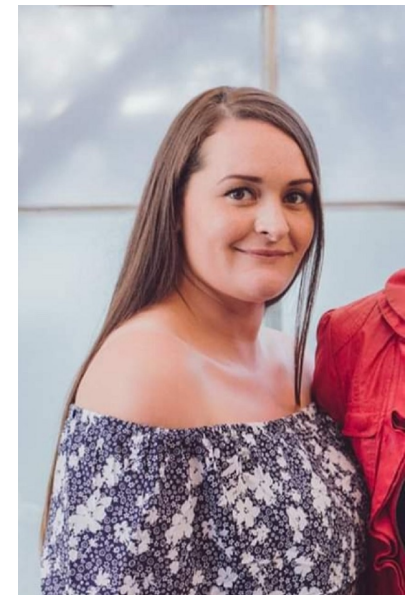

Amber Smith

Height 165cm Bust 103cm D Waist 86cm Hips 115cm Dress 40 EU/12
UK Shoe 40 EU/6.5 UK Hair Dark Brown Eyes Hazel

Activation Actors
Talent Agency

Email: info@activationactors.co.nz