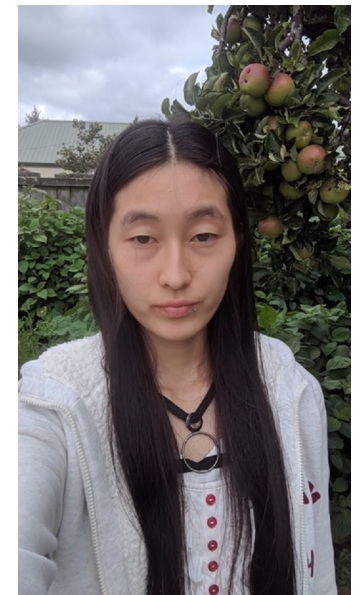

Ashleigh Park

Height 166cm Bust 86cm Waist 61cm Hips 93cm Dress 34-36 EU/6-8 UK
Hair Dark Brown Eyes Brown

Activation Actors
Talent Agency

Email: info@activationactors.co.nz