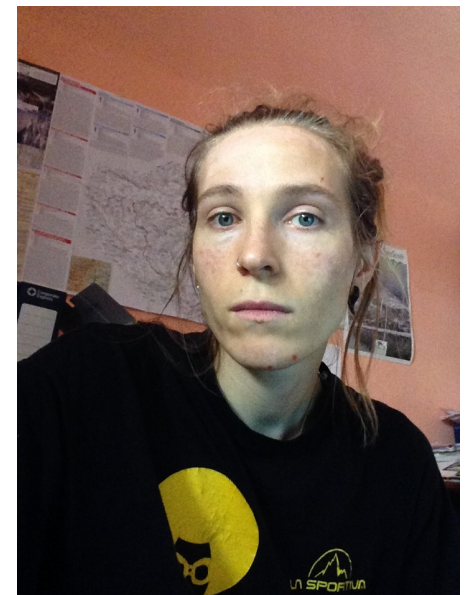

Carole Tilman

Height 179cm Bust 90cm Waist 76cm Hips 92cm Dress 40-42 EU/12-14
UK Hair Dark Blonde Eyes Blue

Activation Actors
Talent Agency

Email: info@activationactors.co.nz