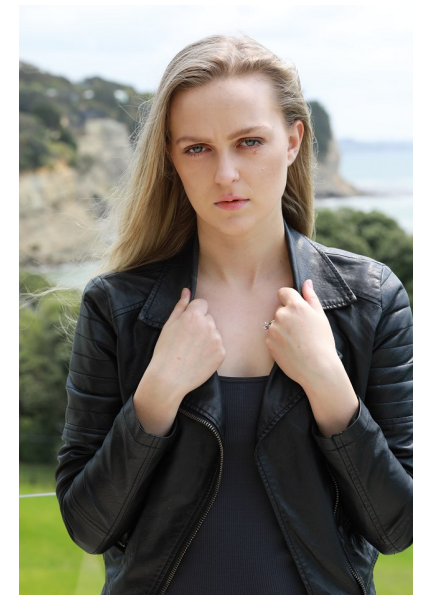

Esther Tudor

Height 181cm Bust 83cm B/C Waist 60cm Hips 88cm Dress 36 EU/8 UK
Shoe 39.5 EU/6 UK Hair Strawberry Blonde Eyes Blue

Activation Actors
Talent Agency

Email: info@activationactors.co.nz