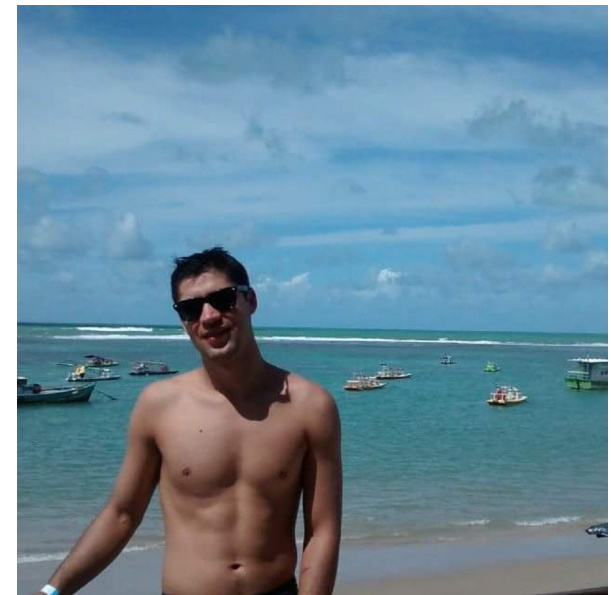

Felipe Oliveira

Height 184cm Chest 100cm Waist 80cm Inseam 87cm Collar 39cm
Sleeve 52cm Suit 81cm/42 Hair Brown Eyes Brown

Activation Actors
Talent Agency

Email: info@activationactors.co.nz