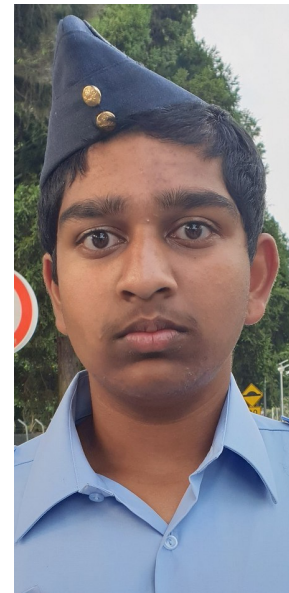

Aman Devta

Height 31cm Chest 35cm Waist 38cm Inseam 46cm Collar 33cm
Sleeve 44cm Suit 87cm/44 Hair Black Eyes Blue Age 16

Activation Actors
Talent Agency

Email: info@activationactors.co.nz