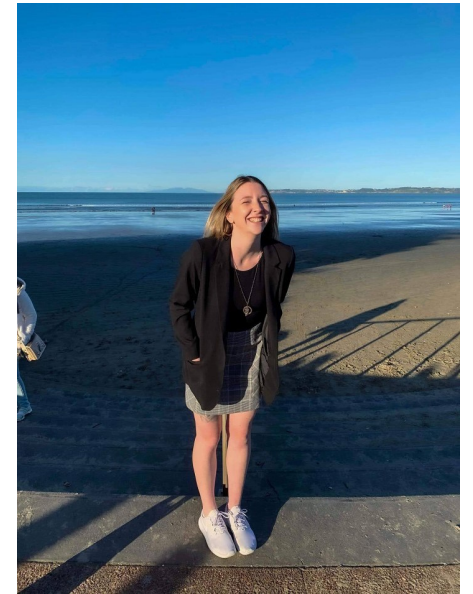

Alanna Single

Height 174cm Bust 94cm Waist 77cm Hips 94cm Dress 38 EU/10 UK
Hair Light Brown Eyes Brown

Activation Actors
Talent Agency

Email: info@activationactors.co.nz