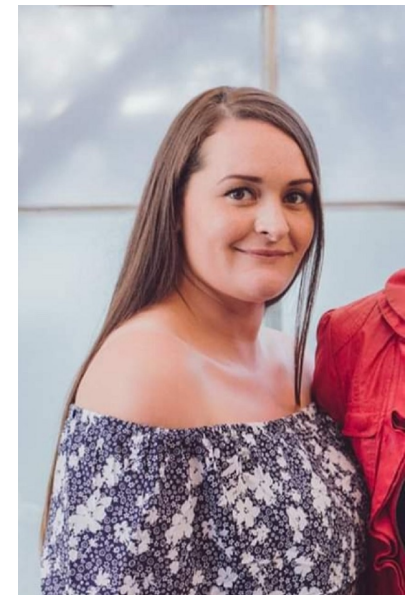

Amber Smith

Height 165cm Bust 103cm D Waist 86cm Hips 115cm Dress 40 EU/12 UK
Shoe 40 EU/6.5 UK Top M Bottom M Hair Dark Brown Eyes Hazel

Activation Actors
Talent Agency

Email: info@activationactors.co.nz