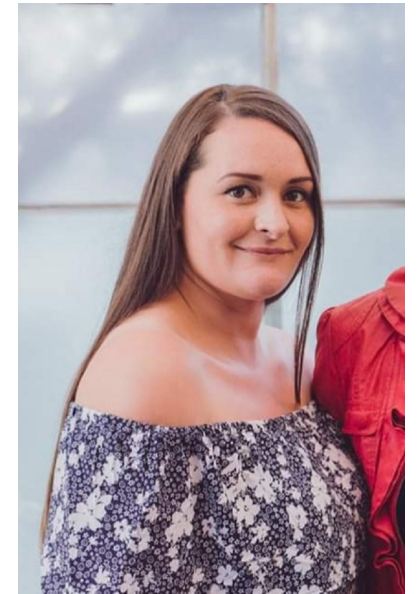

Amber Smith

Height 165cm Bust 103cm D Waist 86cm Hips 115cm Dress 40 EU/12 UK
Shoe 40 EU/6.5 UK Hair Dark Brown Eyes Hazel

Activation Actors
Talent Agency

Email: info@activationactors.co.nz