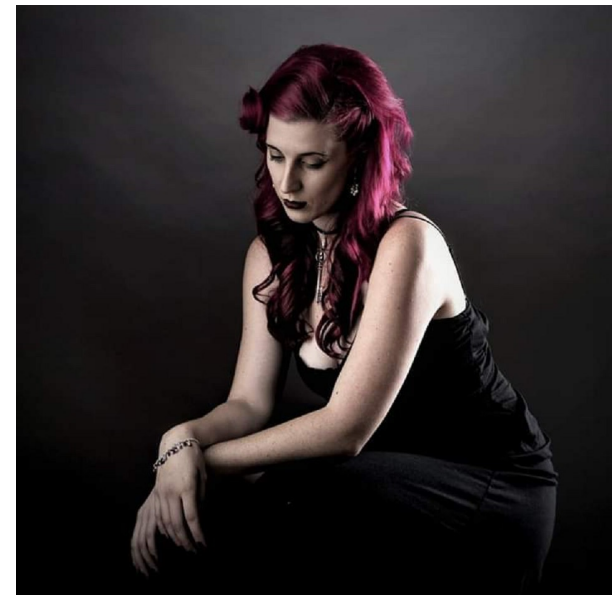

Cassandra Joyce

Height 180cm Bust 94cm B/C Waist 71cm Hips 99cm Dress 36 EU/8 UK  
Shoe 43.5 EU/9 UK Hair Dirty Blonde Eyes Blue/Green

*Activation Actors*  
Talent Agency

Email: [info@activationactors.co.nz](mailto:info@activationactors.co.nz)