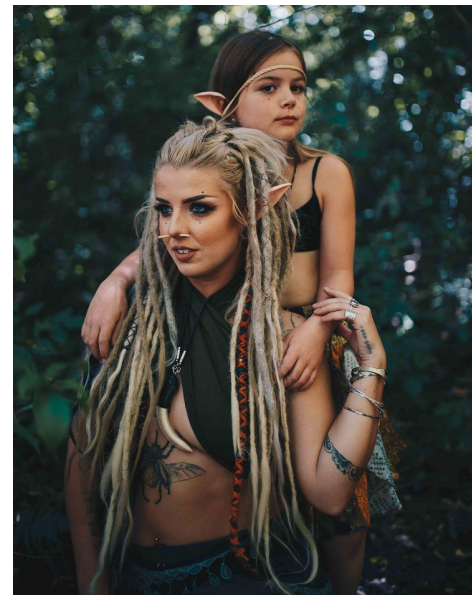

Bianca Bailey

Height 170cm Bust 97cm D Waist 76cm Hips 96cm Dress 40 EU/12 UK  
Hair Blonde Eyes Blue/Grey

***Activation Actors***  
Talent Agency

Email: [info@activationactors.co.nz](mailto:info@activationactors.co.nz)