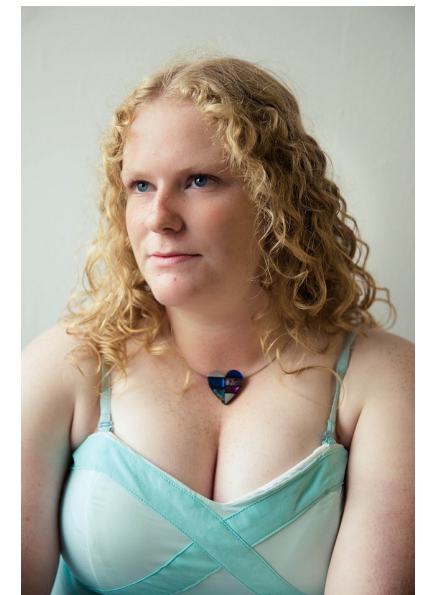

Annalise Orchard

Height 165cm Bust 122cm Waist 96cm Hips 114cm Dress 46-48
EU/18-20 UK Hair Red Eyes Blue

Activation Actors
Talent Agency

Email: info@activationactors.co.nz