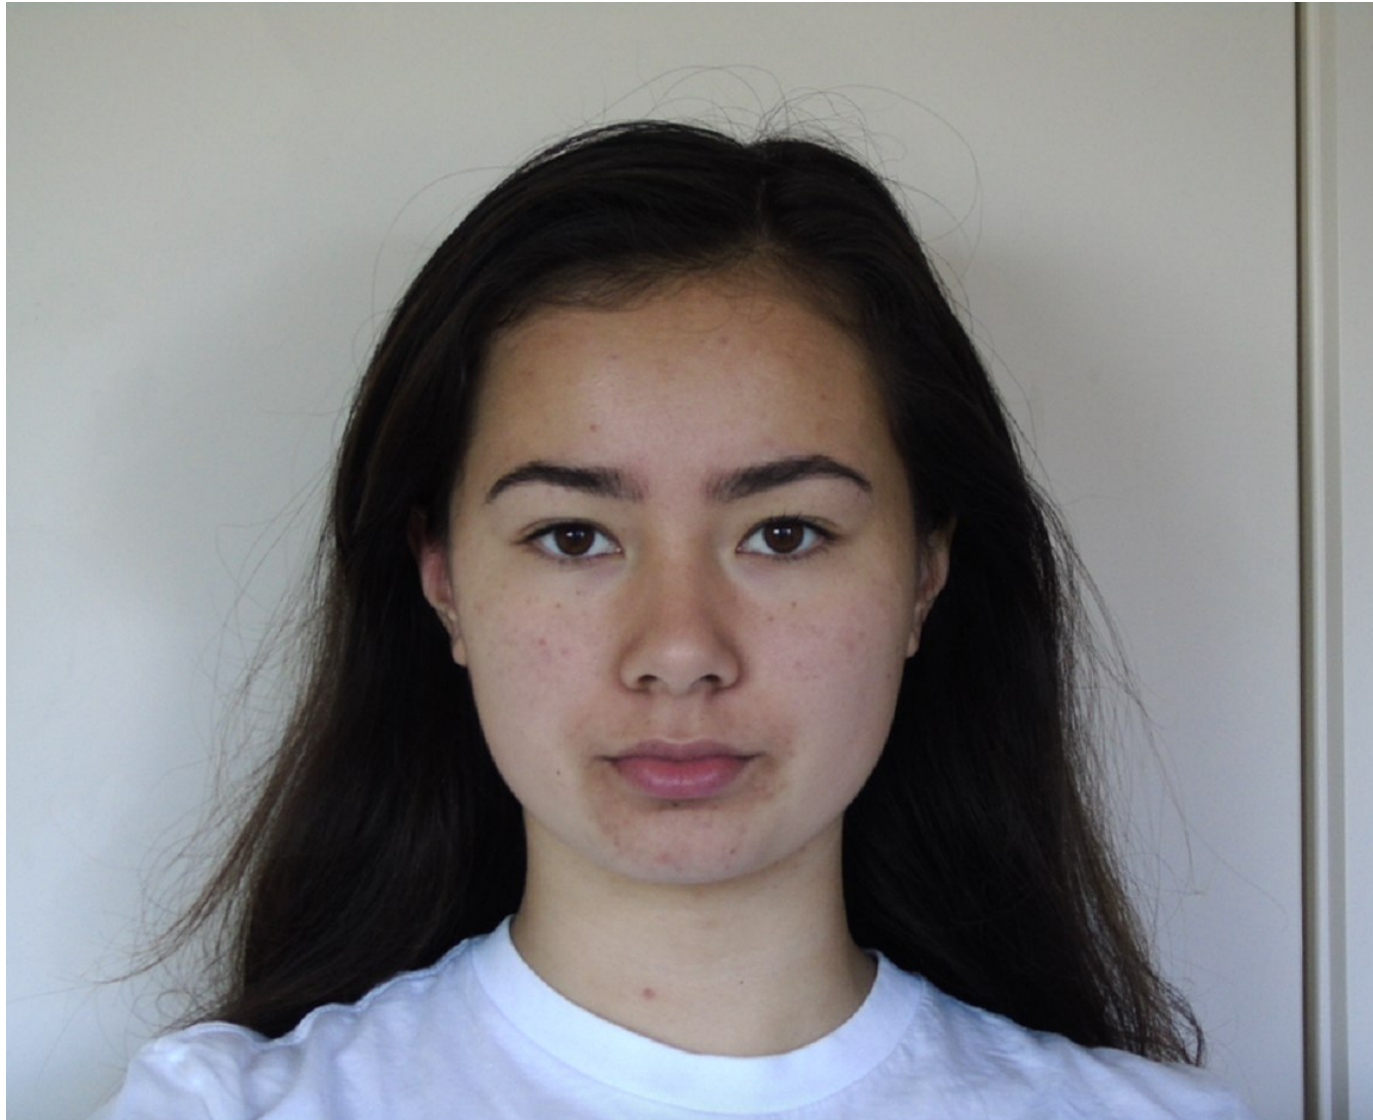

Activation Actors

Talent Agency

Email: info@activationactors.co.nz

Beatrice Harris

Height 162cm | Bust 92cm | Waist 68cm | Hips 90cm | Dress 36 EU/8 UK | Hair Dark Brown | Eyes Brown | Age 17