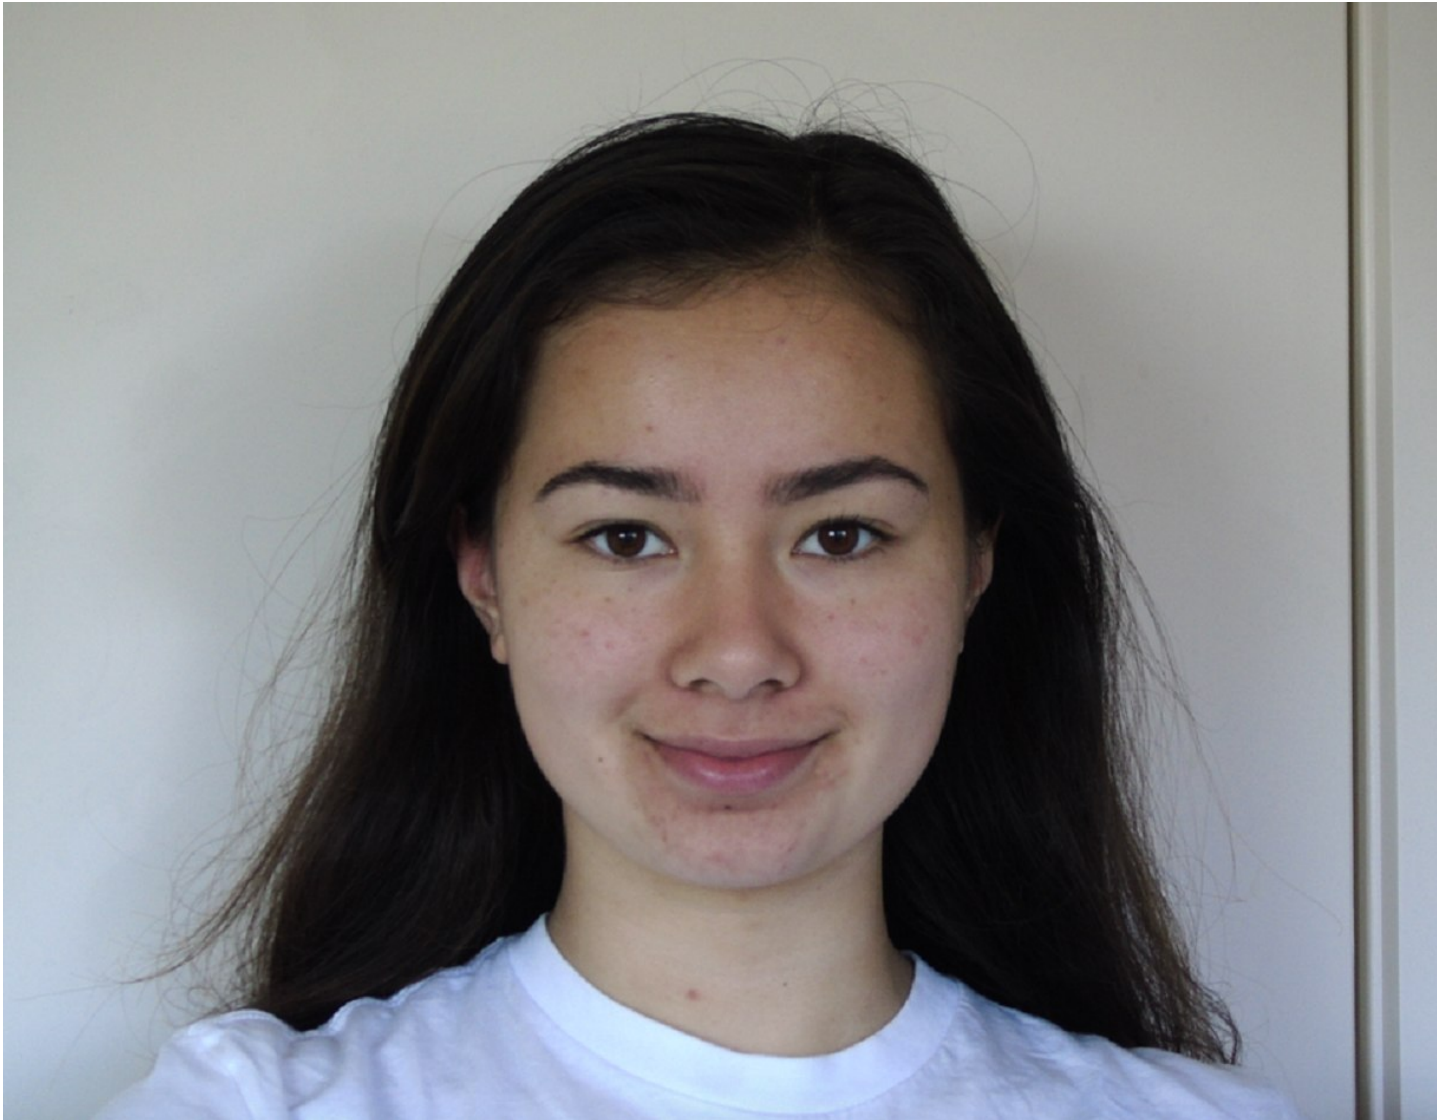

Beatrice Harris

Height 162cm | Bust 92cm | Waist 68cm | Hips 90cm | Dress 36 EU/8 UK | Hair Dark Brown | Eyes Brown | Age 17

Activation Actors

Talent Agency

Email: info@activationactors.co.nz

Beatrice Harris

Height 162cm Bust 92cm Waist 68cm Hips 90cm Dress 36 EU/8 UK Hair Dark Brown Eyes Brown Age 17

Activation Actors

Talent Agency

Email: info@activationactors.co.nz

Beatrice Harris

Height 162cm Bust 92cm Waist 68cm Hips 90cm Dress 36 EU/8 UK Hair Dark Brown Eyes Brown Age 17