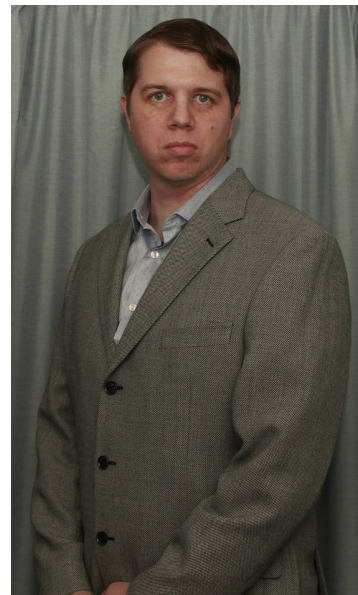

Alan Robinson

Height 186cm Chest 107cm Waist 100cm Inseam 84cm Collar 50cm
Sleeve 66cm Suit 107cm/52 Hair Dark Blonde Eyes Blue

Activation Actors
Talent Agency

Email: info@activationactors.co.nz