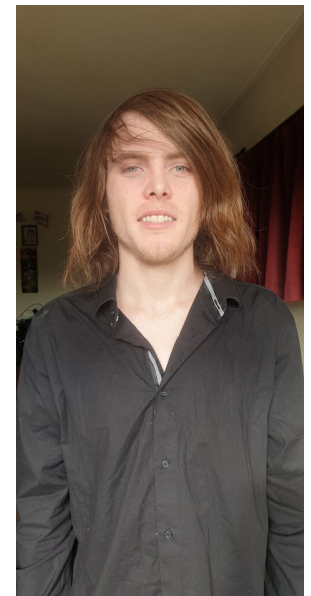

daniel downey

Height 170cm Chest 81cm Waist 84cm Inseam 71cm Collar 41cm
Sleeve 40cm Suit 81cm/42 Hair Dirty Blonde Eyes Blue/Green

Activation Actors
Talent Agency

Email: info@activationactors.co.nz