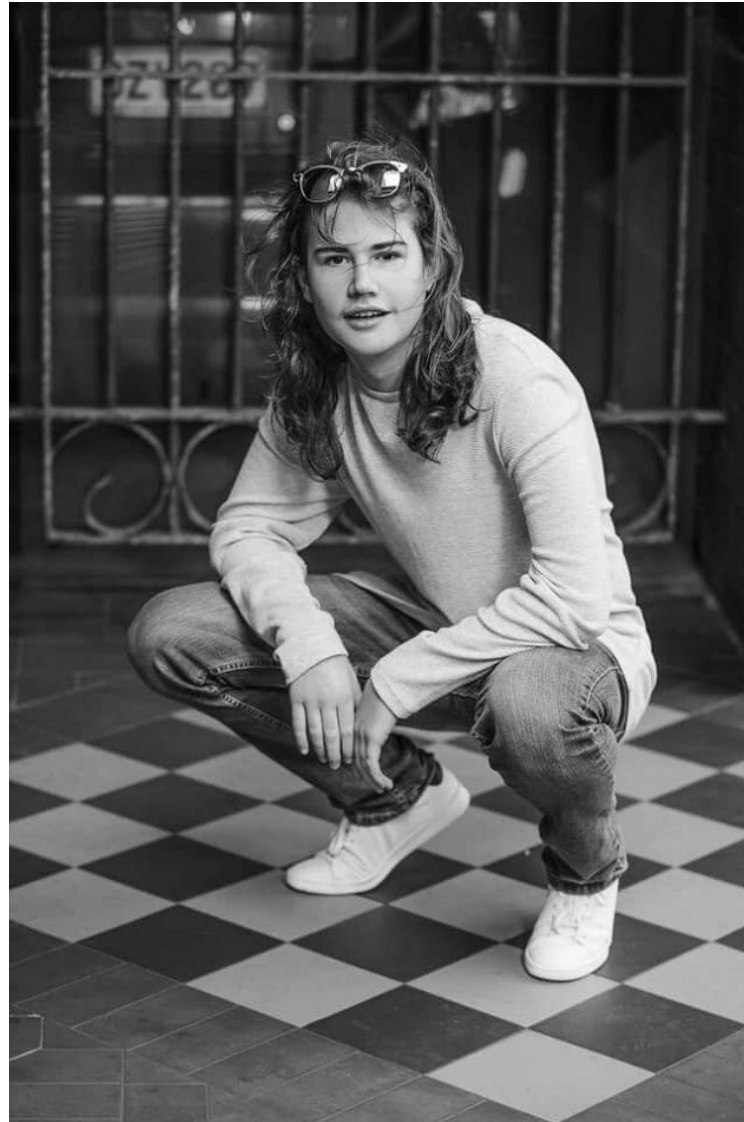

Activation Actors

Talent Agency

Email: info@activationactors.co.nz

Adam Lefrancke

Height 177cm Chest 93cm Waist 86cm Inseam 72cm Collar 42cm Sleeve 62cm Suit 81cm/42 Hair Brown Eyes Brown