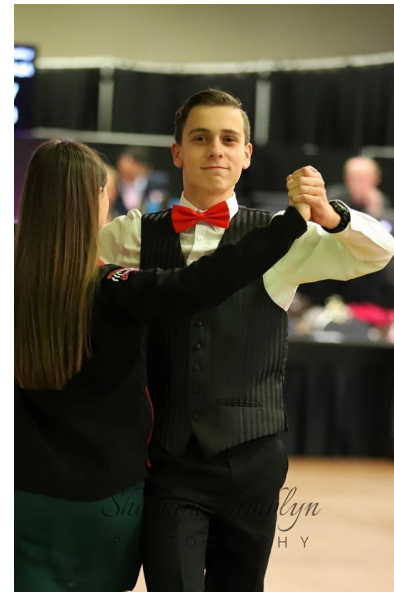

Dom Fransen

Height 176cm Chest 82cm Waist 72cm Inseam 67cm Collar 35cm
Sleeve 61cm Suit 95cm/47.5 Hair Dark Blonde Eyes Brown Age 16

Activation Actors
Talent Agency

Email: info@activationactors.co.nz