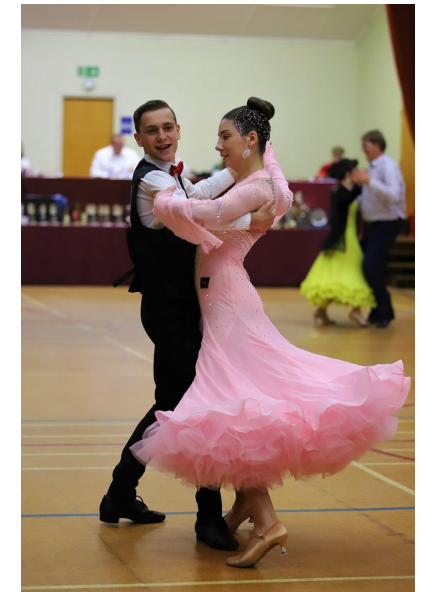

Dom Fransen

Height 176cm Chest 82cm Waist 72cm Inseam 67cm Collar 35cm
Sleeve 61cm Suit 95cm/47.5 Hair Dark Blonde Eyes Brown Age 16

Activation Actors
Talent Agency

Email: info@activationactors.co.nz