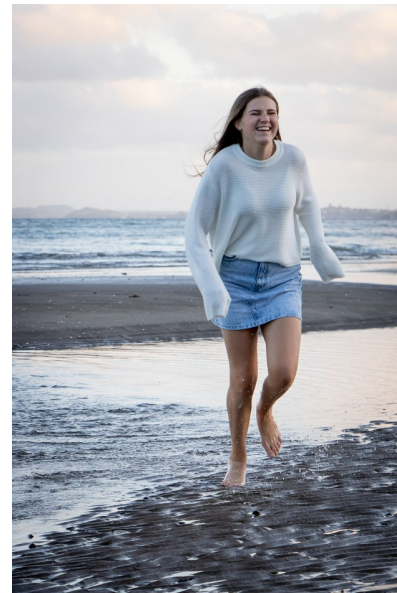

Reese Chubb

Height 153cm Bust 83cm A Waist 65cm Hips 75cm Dress 32-34 EU/4-6
UK Shoe 39 EU/6 UK Size 14 - 16 Hair Dark Blonde Eyes Hazel Age 14

Activation Actors
Talent Agency

Email: info@activationactors.co.nz