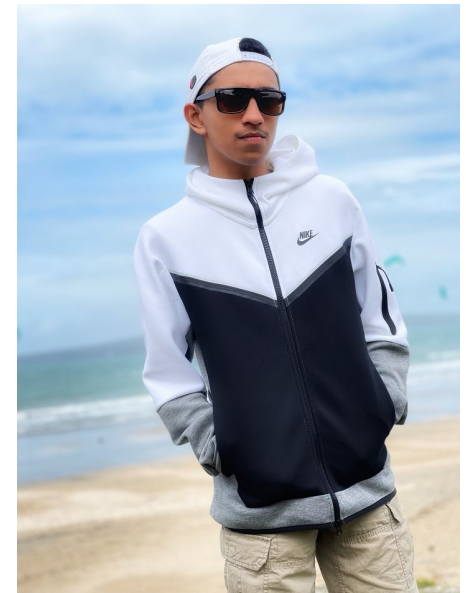

TANISH VARASKAR

Height 168cm Chest 79cm Waist 71cm Inseam 73cm Collar 36cm
Sleeve 65cm Suit 77cm/40 Hair Black Eyes Black Age 16

Activation Actors
Talent Agency

Email: info@activationactors.co.nz