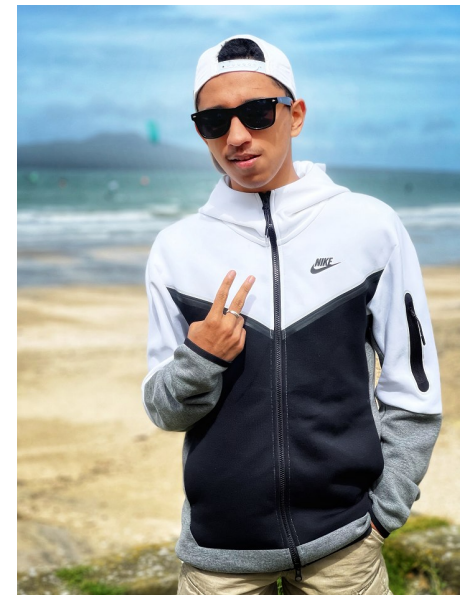

TANISH VARASKAR

Height 168cm Chest 79cm Waist 71cm Inseam 73cm Collar 36cm
Sleeve 65cm Suit 77cm/40 Hair Black Eyes Black Age 16

Activation Actors
Talent Agency

Email: info@activationactors.co.nz