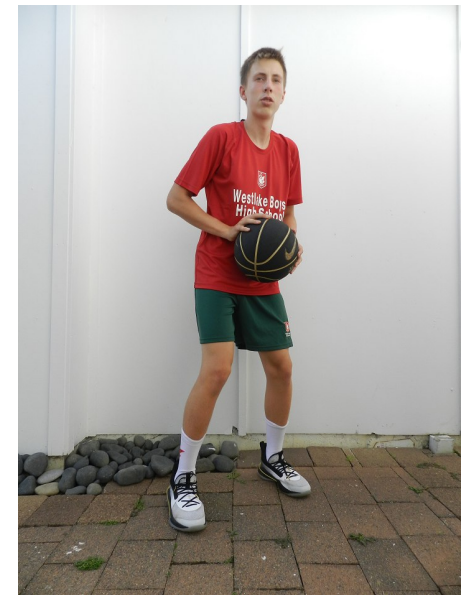

Daniel Glum

Height 180cm Chest 108cm Waist 60cm Inseam 147cm Collar 40cm
Sleeve 77cm Suit 140cm/65 Hair Blonde Eyes Blue/Grey Age 14

Activation Actors
Talent Agency

Email: info@activationactors.co.nz