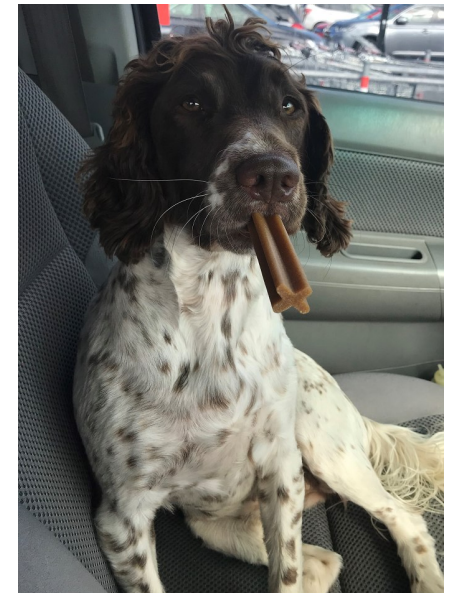

Dottie Hopkins

Height 30cm Bust 60cm Waist 35cm Hips 40cm Dress 30 EU/2 UK
Hair Brown Eyes Brown Age 3

Activation Actors
Talent Agency

Email: info@activationactors.co.nz