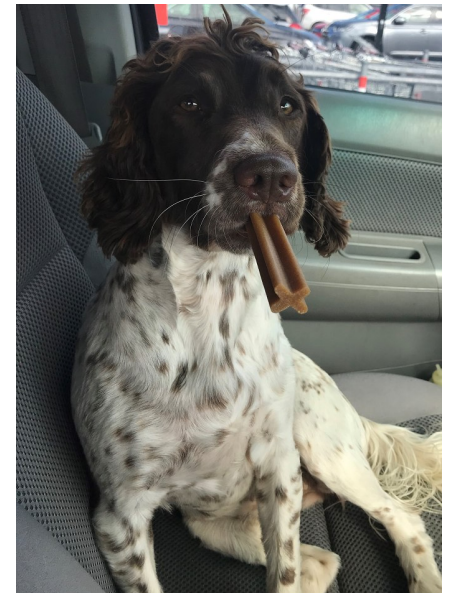

Dottie Hopkins

Height 30cm Bust 60cm Waist 35cm Hips 40cm Dress 30 EU/2 UK
Hair Brown Eyes Brown Age 5

Activation Actors
Talent Agency

Email: info@activationactors.co.nz