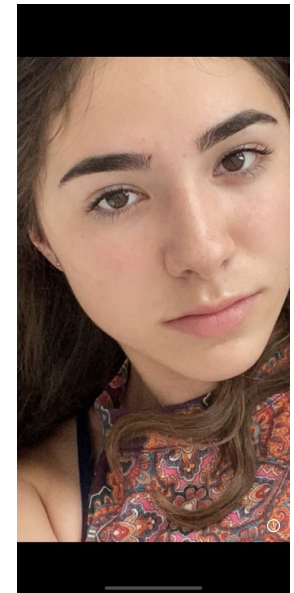

Bideah Bruce

Height 160cm Bust 80cm Waist 68cm Hips 96cm Dress 36-38 EU/8-10
UK Hair Chestnut Eyes Brown Age 18

Activation Actors
Talent Agency

Email: info@activationactors.co.nz