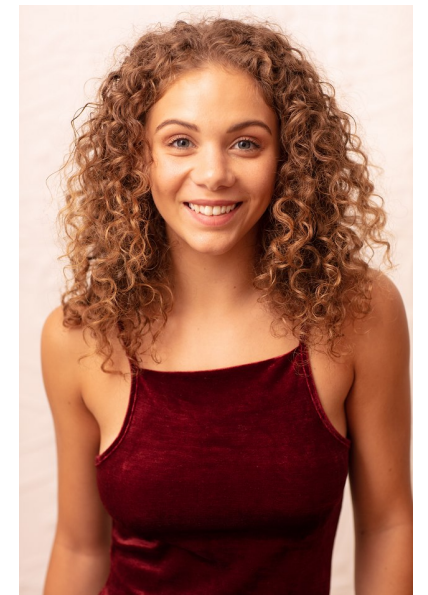

Emma Thompson

Height 165cm Bust 89cm Waist 68cm Hips 91cm Dress 34-36 EU/6-8 UK
Shoe 39 EU/6 UK Hair Light Brown Eyes Blue/Grey

Activation Actors
Talent Agency

Email: info@activationactors.co.nz