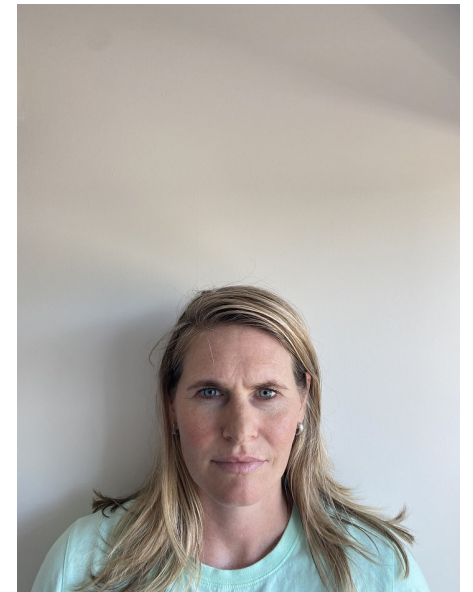

Angie Darke

Height Bust 94cm Waist 75cm Hips 102cm Dress 38-40 EU/10-12 UK
Hair Blonde Eyes Blue/Green

Activation Actors
Talent Agency

Email: info@activationactors.co.nz