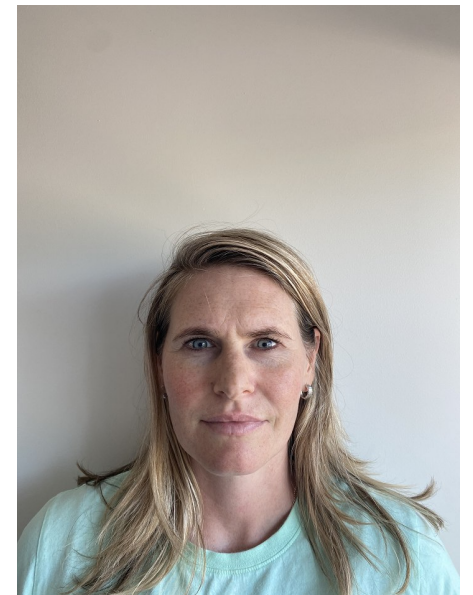

Angie Darke

Height Bust 94cm Waist 75cm Hips 102cm Dress 38-40 EU/10-12 UK
Hair Blonde Eyes Blue/Green

Activation Actors
Talent Agency

Email: info@activationactors.co.nz