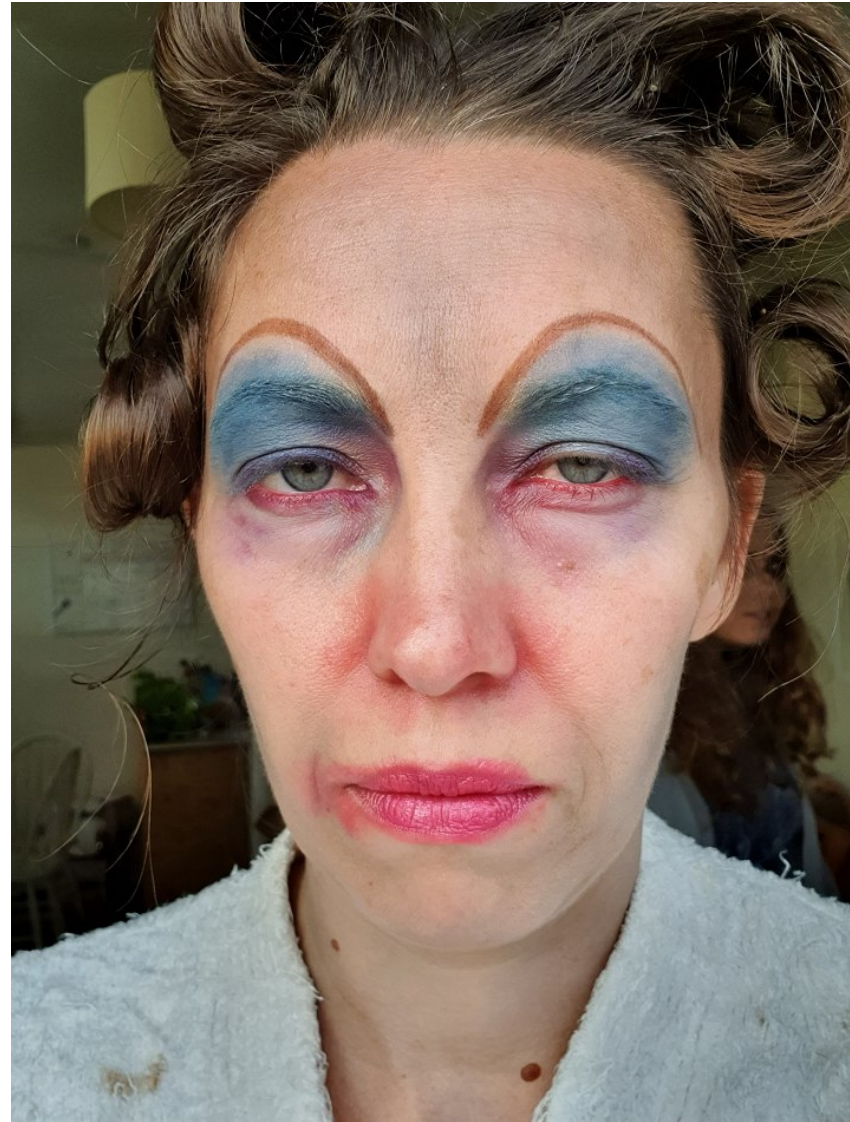

Activation Actors

Talent Agency

Email: info@activationactors.co.nz

Ellenette Nusbaum

Height 170cm Bust 90cm E Waist 64cm Hips 94cm Dress 34 EU/6 UK Shoe 38.5 EU/5.5 UK Hair Brown Eyes Blue/Green