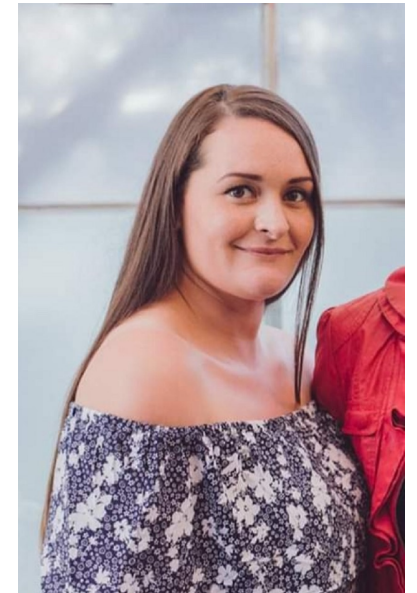

Amber Smith

Height 165cm Bust 103cm D Waist 86cm Hips 115cm Dress 40 EU/12 UK
Shoe 40 EU/6.5 UK Hair Dark Brown Eyes Hazel

Activation Actors
Talent Agency

Email: info@activationactors.co.nz