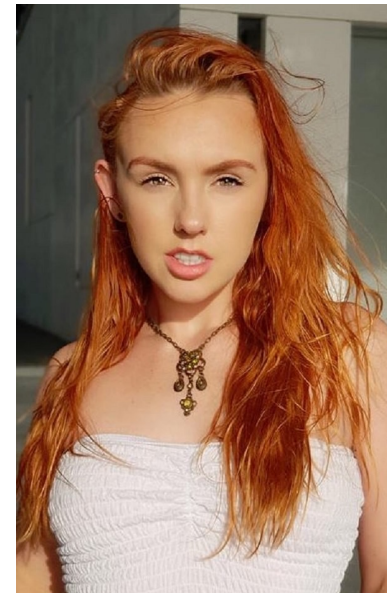

Cassidy Leo

Height 153cm Bust 81cm Waist 92cm Hips 66cm Dress 32 EU/4 UK
Hair Auburn Eyes Green/Brown

Activation Actors
Talent Agency

Email: info@activationactors.co.nz