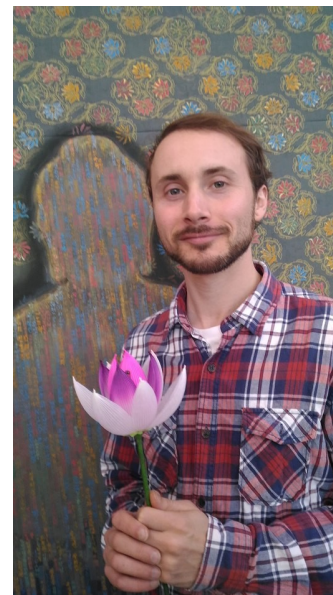

Peter Stanton

Height 166cm Chest 91cm Waist 83cm Inseam 74cm Collar 41cm  
Sleeve 79cm Suit 91cm/46 Hair Brown Eyes Green/Brown

***Activation Actors***  
Talent Agency

Email: [info@activationactors.co.nz](mailto:info@activationactors.co.nz)