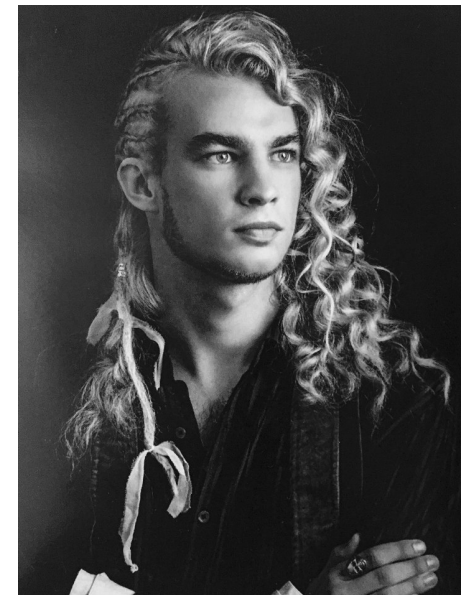

Floyd Pepper

Height 184cm Chest 95cm Waist 83cm Inseam 84cm Collar 38cm
Sleeve 79cm Suit 95cm/47.5 Hair Blonde Eyes Green/Grey

Activation Actors
Talent Agency

Email: info@activationactors.co.nz